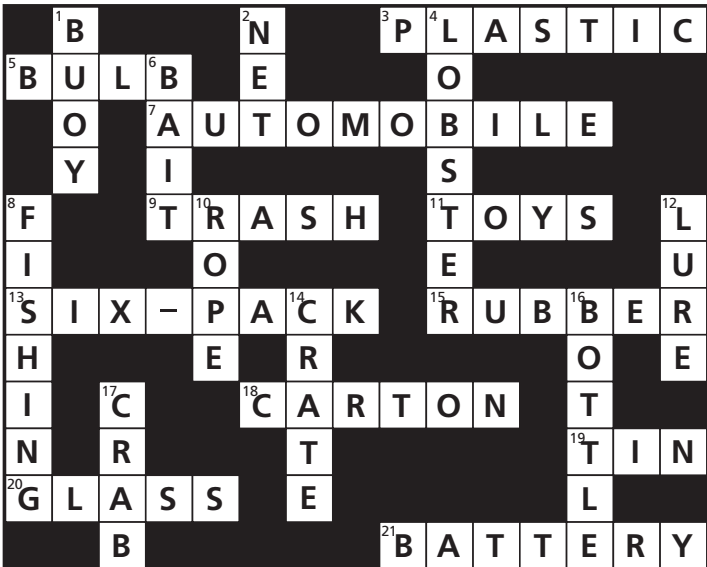

Picture Crossword (Page 2)